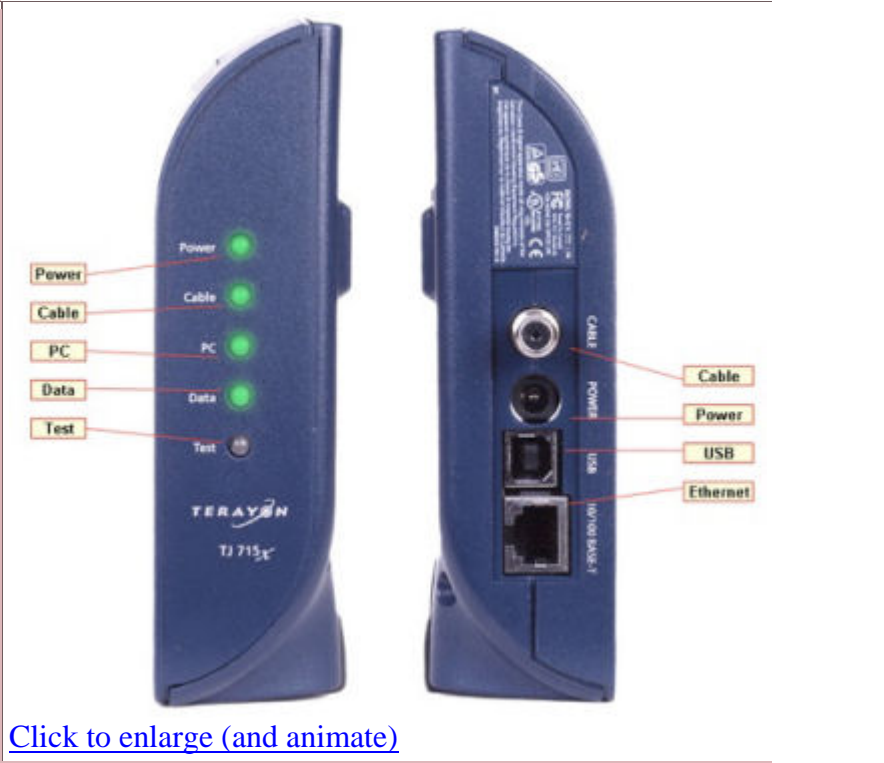

Manufacturer: Terayon	Model: TJ715x
-----------------------	------------------

[Click to enlarge \(and animate\)](#)

Modem Light Indicators

Power	Off - unit is not receiving power On - unit is receiving power
Cable	Off - no downstream signal or power off Flashing slowly - downstream signal present, ranging in progress Flashing fast - registration in progress On - modem is acquired and ready to transfer data
PC	Off - no carrier to/from PC is present or power is off On - carrier to/from PC is present
Data	Off - no data is being transmitted or power is off Flashing - data is being transmitted
Test	Off - initial self-test OK or power is off Flashing - self-test or software download in progress On - self-test failure