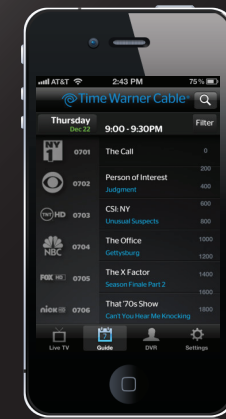

Programming is subject to availability in your area and the video package to which you subscribe. Not all equipment supports all services. To receive all services, Preferred TV, remote and lease of a digital Set-Top Box are required. Some functions require compatible Set-Top Box or DVR. Depending on your reception device, you may need additional equipment provided by Time Warner Cable to access certain channels to which you subscribe. For example, some channels require a digital Set-Top Box, Digital Adapter, or a CableCARD™ installed in a customer-owned Unidirectional Digital Cable Product ("UDCP"); others require a digital Set-Top Box or a CableCARD™-equipped UDCP used in conjunction with a Tuning Adapter. Visit timewarnercable.com for more information. TWC TV® requires Standard TV or higher. TWC authorized modem required for in-home viewing and WiFi connection required for out-of-home viewing. Requires iOS 6, Android 2.3 or Kindle Fire HD/HDX. Some functions require compatible Set-Top Box or DVR. Programming is subject to availability in your area and the video package to which you subscribe. Not all equipment supports all services. All services may not be available in all areas. Subject to change without notice. Some restrictions apply. All trademarks remain the property of their respective owners. ©2015 Time Warner Cable Enterprises, LLC. All Rights Reserved. Time Warner Cable and the eye/ear logo are trademarks of Time Warner Inc. Used under license.

TURN YOUR DEVICES INTO TVS AT HOME OR ON-THE-GO.

With the TWC TV® app, you can watch up to 300 live channels and 5,000 On Demand shows and movies on virtually any device, anywhere in your home. And now you can even catch select live TV and On Demand choices when you're away from home.