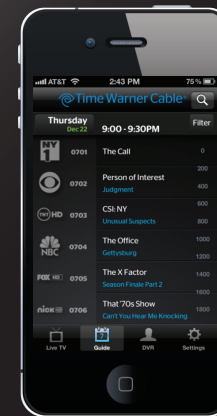

Programming is subject to availability in your area and the video package to which you subscribe. Not all equipment supports all services. To receive all services, Preferred TV, remote and lease of a digital Set-Top Box are required. Some functions require compatible Set-Top Box or DVR. Depending on your reception device, you may need additional equipment provided by Time Warner Cable to access certain channels to which you subscribe. For example, some channels require a digital Set-Top Box, Digital Adapter, or a CableCARD™ installed in a customer-owned Unidirectional Digital Cable Product ("UDCP"); others require a digital Set-Top Box or a CableCARD™-equipped UDCP used in conjunction with a Tuning Adapter. Visit [timewarnercable.com](http://timewarnercable.com) for more information. TWC TV® requires Standard TV or higher. TWC authorized modem required for in-home viewing and WiFi connection required for out-of-home viewing. Requires iOS 6, Android 2.3 or Kindle Fire HD/HDX. Some functions require compatible Set-Top Box or DVR. Programming is subject to availability in your area and the video package to which you subscribe. Not all equipment supports all services. All services may not be available in all areas. Subject to change without notice. Some restrictions apply. All trademarks remain the property of their respective owners. ©2015 Time Warner Cable Enterprises, LLC. All Rights Reserved. Time Warner Cable and the eye/ear logo are trademarks of Time Warner Inc. Used under license.

▶ **TURN YOUR DEVICES INTO TVS AT HOME OR ON-THE-GO.**

With the TWC TV® app, you can watch up to 300 live channels and 5,000 On Demand shows and movies on virtually any device, anywhere in your home. And now you can even catch select live TV and On Demand choices when you're away from home.